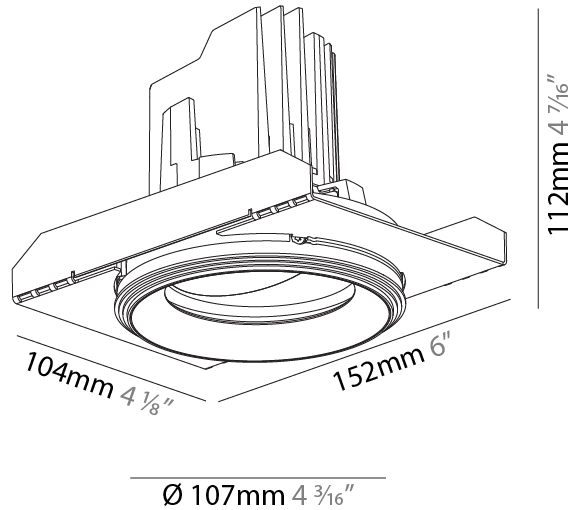

PHYSICAL

Shape: Round
Diameter (mm): 107
Diameter (in): 4 3/16
Height (mm): 112
Height (in): 4 7/16
Ceiling Thickness (mm): 10 / 12.5 / 15 / 25
Ceiling Thickness (in): 3/8 or 1/2 or 9/16 or 1
Min. Recessing Depth (mm): 130
Min. Recessing Depth (in): 5 1/8
Light Distribution: Adjustable / Downlight
Weight (kg): 0.596
Weight (lbs): 1.31
Fixture Finish: SSR / BKV / CWI / CRY / HAB / LAG / UFT / ITA / RUA / RUR / MIC / FTG / MYG / TWT / LOD / PUS / FRO / FUP / KIA / POP / BLS / SPG / MEY / GOH / GUM / CHC / COM / ABZ / JAG / OBR / MOS / ROR
Fixture Material: Aluminum Die Cast
Cut-out Measurements: Ø 111mm / 4 3/8"
Upon Request: Unique Ceiling Thickness

ELECTRICAL

Lamp Type: LED (Zhaga Standard)
Input Wattage (W): 13.2 / 16.5
Total Output Wattage (W): 12.1 / 14.7
Dimming: Tri-Mode (Non-Dimming and Phase Dimming (120Vac only) and 0-10V Dimming)
Driver Included: No
Driver Location: Recessed Housing
Driver Type: Constant Current - Universal
Driver Class: Class 2
Housing: See components
Input Voltage (V): 120 - 277
Constant Current (MA): 350

LED

Number of LEDs: 1
Color Temperature (°K): 2700 / 3000 / 3500 / 4000
Max. Delivered Lumen (lm): 850 / 950 / 1019 / 1040
Nominal Lumen (lm): 960 / 1070 / 1156 / 1180
CRI: >90 CRI
Lamp Life (hrs): 50000
Upon Request: RGB-W Tunable White Special Color Temperature Special LED

OPTICAL

Reflector: 10
Adjustability: Rotational 355°; Tilt 30°
Upon Request: Special Beam Angles

RATINGS AND CERTIFICATIONS